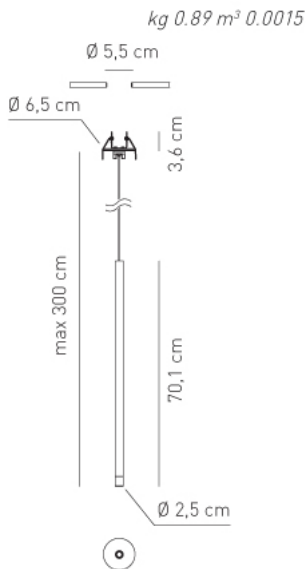

E21014XXX2

Design by Manuel Vivian

Collection consisting of suspended lamps in aluminium, also in a recessed version. Available in several colours.

Typology: SUSPENSION LAMP

Ratings

- Built in **LED** module
- CCT 3000 K
- Downlight
- Ceiling cut-out installation
- Supply constant current 350mA
- Switch mode: on-off
- Extruded aluminium stick, painted
- Lens+diffuser

Product code composition

VIRTUS RECESSED / LED 3,2W / 350mA / DRIVER NOT INCLUDED

Zone	Type	Article	System compatibility	Finish	LED colour temperature	Beam options
E	2	101	4 recessed	07 matt white RAL 9016 wrinkled	1 3000K*	2 medium beam
				10 anthracite grey wrinkled / final black polished nickel	3 4000K	
				11 anthracite grey wrinkled / final polished gold		
				12 rust brown wrinkled / final black polished nickel		
				13 rust brown wrinkled / final polished gold		